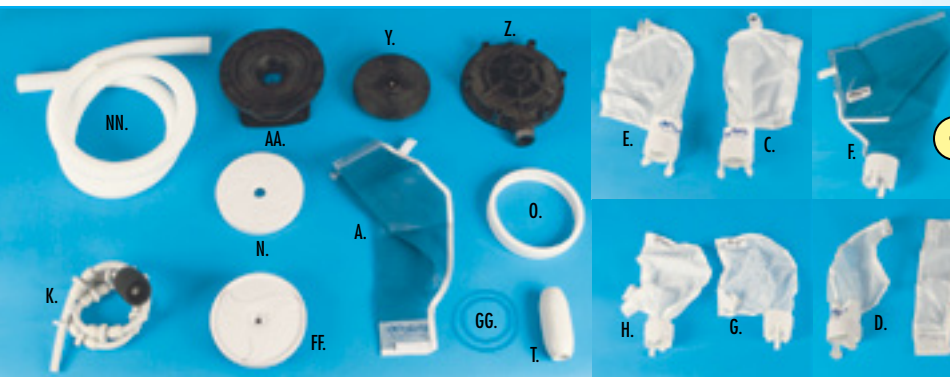

POLARIS

A. #A-15 Polaris 180 Leaf Bag	$34.11
B. #A-16 Polaris 180 Sand/Silt Bag	$34.11
C. #K-13 Polaris 280 All Purpose Bag, Zippered	$40.66
D. #K-14 Polaris 280 Sand/Silt Bag	$34.11
E. #K-16 Polaris 280 All Purpose Bag	$34.11
F. #9-100-1012 Polaris 380/360 Leaf Bag	$34.11
G. #9-100-1015 Polaris 380/360 Sand/Silt Bag	$34.11
H. #9-100-1014 Polaris 380/360 All Purpose Bag	$34.11
I. #9-100-1021 Polaris 380/360 All Purpose Zipper Bag	$40.66
J. #A-20 Polaris 180 /280/360/380 Float	$5.74
K. #B-5 Polaris 180/380 Sweep Hose Complete	$28.89
L. #B-10 Polaris Wear Rings 380/360/280/180	$1.87
M. #B-15 Polaris Sweep Hose Clamp	$1.89
N. #C-6 Polaris Wheel, Large 280/180	$11.52
O. #C-10 Polaris Tire, White 380/360/380/180	$9.23
P. #C-55 Polaris Wheel Screw (1) 280/180	$1.53
Q.#C-55-PKG Polaris Wheel Screw (2 Pak) 280/180	NA
R. #C-60 Polaris Ball Bearings, Wheels 280/180	$8.21
S. #C-80 Polaris Ball Bearings, Turbine 280/180	$14.81
T. #D-10 Polaris Float, Feed Hose 380/280/180	$5.92
U. #D-15 Polaris Nut, Feed Hose 380/280/180	$3.40
V. #D-20 Polaris Swivel, Ball Bearing 380/280/180	$11.68
W. #D-45 Polaris Feed Hose, White Hard 380/280/180	$26.17
X. #G-52 Polaris Back-Up Valve Kit 380/280/180	$73.40
Y. #P-15 Polaris Pump Impeller	$21.87
Z. #P-5 Polaris Pump Volute	$40.07
AA. #P-10 Polaris Pump Bracket	$40.07
BB. #P-55 Polaris Pump Seal	$15.82
CC. #48-080 Polaris Inline Filter 480/380/280	$49.70
DD. #6-500-00 Polaris Universal Wall Fitting	$3.67
EE. #6-504-00 Polaris Filter Screen	$7.11
FF. #9-100-1008 Polaris Wheel, Double-Side 380/360	$11.70
GG. #9-100-1017 Polaris Belt kit 380/360	$27.70
HH. #9-100-1103 Polaris Turbine w/Bearing 380/360	$11.00
II. #9-100-1108 Polaris Ball Bearing 380/360/ATV	$7.81
JJ. #9-100-1132 Polaris Drive Train Gear Kit	$16.27
KK. #9-100-3002 Polaris Swivel, Hose	$14.31
LL. #9-100-3105 Polaris Sweep Hose Scrubber	$2.36
MM. #9-100-9001 Polaris UWF Connector Assembly	$27.97
NN. #9-100-3102 Polaris Feed Hose, 6 Foot	$17.08