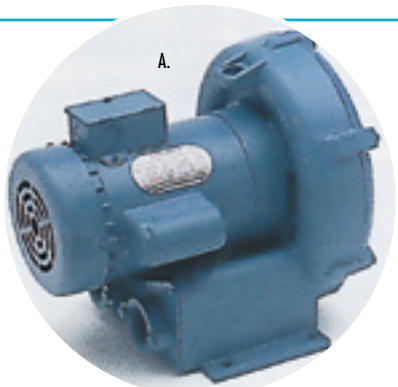

SPA ACCESSORIES & SUPPLIES

AIR BLOWERS

A. ROTRON/GAST/DURALAST COMMERCIAL AIR BLOWERS

Made in U.S.A. Blower construction: cast aluminum housing, impeller and cover, 1 and 3 phase models.

Model No.	Type	HP	Phase	Volts	Use	Price
RB4-105-2	Duralast	1.5	1	115/230	Spa Duty	\$1,155.00
RB4-2-2	Duralast	2.0	1	115/230	Spa Duty	\$1,200.00
DR404AQ58M	Rotron	1	1	115/230	Spa Duty	\$1,360.00
DR454V58M	Rotron	1.5	1	115/230	Spa Duty	\$1,566.00
DR505AW58M	Rotron	2.0	1	115/230	Spa Duty	\$1,774.00
DR454R72M	Rotron	1.5	3	230/460	Spa Duty	\$1,522.00
DR505AS72M	Rotron	2.0	3	230/460	Spa Duty	\$1,682.00