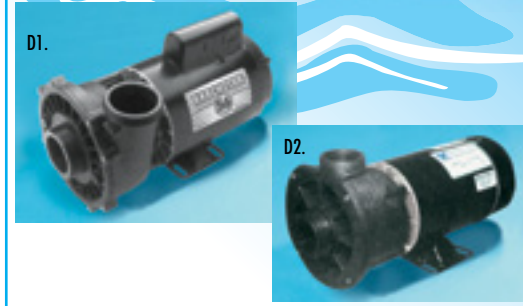

SPA AND HOT TUB ACCESSORIES

LEN GORDON AIR SWITCHES Basic Air Switch

Turns on/off any piece of equipment, such as: pump, blower, lights, etc. Air switches do not come with buttons. See buttons below.

- C3. #921305-001 AS-Multi Combo 120/240V 2 speed pump . . . \$108.40
- #921805-001 AS-TD-Multi Combo 120/240V on-off with 10 min. delay. . . \$158.00

Four Function Switch w/Time Clock

Operates a single speed pump and blower sequentially with one air button, and built-in time clock.

- C1. #910106-001 — FF-1094TC System . . . \$225.10
- C2. #910100-001 — FF-1094 Four function air switch 120/240V . . . \$173.40
- C4. #951590-000 — #15 Air button white 1½ mounting \$12.50
- #951601-000 — White Trim Kit for 951590-000. . . \$3.95
- C5. #950401-000 — #4 Air button white 1½ mounting 75 ft. distance control. . . \$19.80
- C6. #951001-000 — #10 Air button white 1½ mounting for fiberglass, wood or gunite. 150 ft. distance control \$18.50
- C7. #FF15M 15 Minute. . . \$32.95
- #FF30M 30 Minute. . . \$32.95
- C8. #CD200 Clear water Microzone CD ozone generator with adjustable output for spas, 115 V. . . \$283.50

D1. WATERWAY EXECUTIVE 56-FRAME PUMP

High performance, quiet operation, longer motor life.

2-Speed	HP	Voltage	Amps	Price
370821-1D	2	230	8.0/3.0	\$364.00
3721221-1D	3	230	10.0/3.4	\$389.00
3721621-1D	4	230	12.0/4.4	\$424.00
3722021-1D	5	230	16.4/4.8	\$482.00
Single Speed	HP	Voltage	Amps	Price
3711621-1D	4	230	12.0	\$404.00
3711021-1D	5	230	16.4	\$427.00