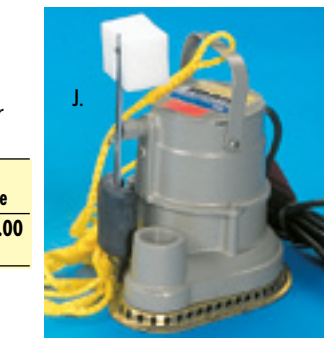

J. SUBMERSIBLE POOL SERVICE PUMP

Excavation draining, routine cleaning, painting or other pool repairs and maintenance are made easy.

Catalog No.	Description	Nominal HP	Motor Voltage	Approx. Ship. Wt.	Price
PCD-10B	Submersible Drainer Pump	1/2	115	34 lbs.	$483.00