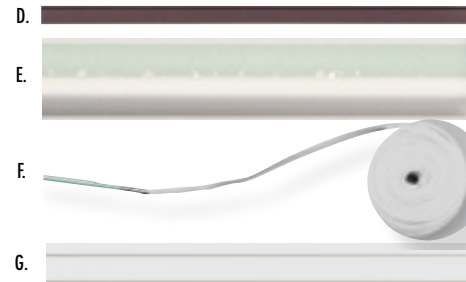

12 Round x 36"	1631236	$101.00	NA	—

Expandable Liners only available on round size pools. Add 25% to list price. Beaded style liner pricing available upon request.

C. AQUA FOAM by GLI Pool Products (Not Shown)

Ideal padding for underneath pool liner.
2 lb. density 1/4" thickness makes it soft and durable.
Comes in bulk or precut to your size pool.

AQUA FOAM FLOOR PADDING		
Description	Part #s	List
2# x 1/4" x 250' Roll	4320001	$229.50
2# x 1/4" Aqua Foam	4320001-1	$1.40 per foot

D. MC-CP2 LINER COPING STRIPS 24"

for overlap liners . . . . . $ .50 each

E. COV-48" PADDED COVING FOR LINERS

48" long . . . . . $8.40 per 4' strip

F. QP-1562 LINER BEAD WEDGE LOCK . . . $31.50

G. QP-521 SIDE MOUNT LINER

LOCK 8' PIECE $9.80