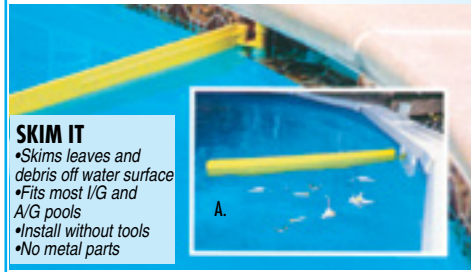

G. CONFER-STEP
Fit all above ground pools with flat bottom and holds 400 pounds. Easy snap together assembly with mounting brackets to fasten to deck.
#STEP-1 \$268.00

OPTIONAL EQUIPMENT

3" RISER - #EB100
Used to raise the ladder when it does not reach the pool bottom. The risers stacked = 6". Fits all ladders except #648B and #747B.
#EB100 \$16.00

LADDER PAD - #LP
Acts as a cushion between ladder and pool liner. Fill with sand and water and place under ladder. Fits all models #636, 726, 736. Cannot be used with #EB100 riser(s).
#LP \$12.50

CONFER-STEP ENCLOSURE SYSTEM
Allows two #Step-1 units to be joined together, enclosed, and gated to restrict access by small children. Kit consists of connecting step, enclosure pickets and rails, and a self-closing, self-latching gate.
#STEP-ENC \$321.40

ABOVE GROUND POOL SYSTEMS

SKIM IT
•Skims leaves and debris off water surface
•Fits most I/G and A/G pools
•Install without tools
•No metal parts

A. SKIM-1 \$26.80

B. SOLAR ROLLER LITE
Now, a simple and affordable way to remove your solar blanket! The Solar Roller Lite eliminates the everyday chore of tugging, folding, dragging and eventually tearing your solar blanket. Amazingly easy to use. Solar Roller Lite can be operated on most pools by just one adult. Simply roll up the cover onto the lightweight reel, then lift up. The other side pivots with you, letting you remove both the blanket and reel together. Solar Roller Lite fits both round and oval above-ground pools without full decking. Try Solar Roller Lite and start enjoying the reel benefits of your pool today! Full 1-Year Warranty.
#LT-18 18 ft. Solar Roller Lite 12'-18' Wide . . . \$127.50
#LT-24 24 ft. Solar Roller Lite 19'-24' Wide . . . \$153.00