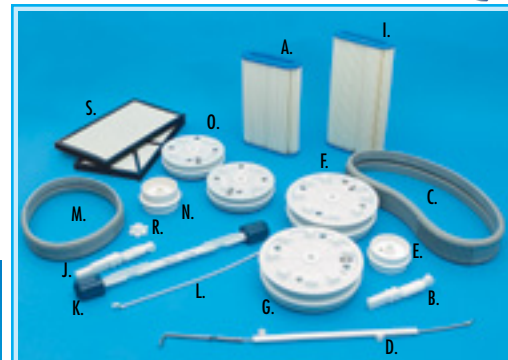

AQUA VAC PARTS

AQUA KING

A. #AV7807 Cartridge (1 Pair)	$47.78 pair
B. #AV2203 Reversing Arm	$10.40
C. #AV2303V Drive Belt	$47.48
D. #AV2212-81 Cable	$26.57
E. #AV2202V Front Wheel	$12.31
F. #AV2608L Left Drive Wheel	$142.50
G. #AV2608R Right Drive Wheel	$142.50
H. #AV2209 Bumper	$13.24

AQUA QUEEN & PRINCE

A. #AV7807 Cartridge (1 Pair)	$47.78 pair
L. #AV7807L Extra Set of Long Filter Cartridges for Prince	$56.97 set
J. #AV1703 Reversing Arm	$10.40
K. #AV1710 Sensor Bar	$28.46
L. #AV1701 Cable	$10.40
M. #AV1307V Drive Belt	$22.77
N. #AV1702 Front Wheel	$12.31
O. #AV1600L Left Drive Wheel	$122.60
P. #AV1600R Right Drive Wheel	$122.60
R. #AV7809 Knob	$6.89
S. #AV70100 Tiger Shark filter cartridge assembly	$65.57
#AV70101 1 Pr. Tiger Shark refill cartridge only	$47.48
#AV70102 Tiger Shark Filter Frame only	$23.72