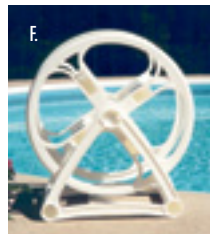

DISCHARGE HOSES

E. ECONOMY CLEAR BLUE DISCHARGE HOSE

#452A 1 1/2" Discharge hose for background pool \$.45 Ft.
#452A-25 1 1/2"x25' Prepacked with clamp. \$12.80
#452A-50 1 1/2"x50' Prepacked with clamp. \$20.40
#452B 2" Discharge hose for residential pool. \$.60 Ft.
#410 1 1/2" Heavy duty discharge hose made of PVC reinforced with high strength PVA yarn (solid color). \$1.05 Ft.
#411 2" Heavy duty discharge hose made of PVC reinforced with high strength PVA yarn (solid color). \$1.25 Ft.
#415 3" Heavy duty discharge hose \$ 1.50 Ft.

HOSE REELS & HANGERS

F. #FG-VHG VACUUM HOSE REEL

Easy snap together assembly for holding and storing bulky vacuum hose. Made of high density polyethylene. Color is white \$57.50

G. #V38-150 Painted metal hose reel will handle 1 1/2" x 200 ft. or 2" x 150 ft vacuum hose mobile 38" H x 20.5" W x 35" D F.O.B \$373.00

H HOSE HUGGER – Good for vacuum hose

#HH200 Hose Hugger 3" x 34" will accommodate 2" x 50" hose . . . \$9.75
#HH101 Hose Hugger 3" x 27" will accommodate 1 1/2" x 25" hose or 100' garden hose \$8.00
#CH400 Hugger will handle up to 150' electrical cord \$6.45
#CH300 Hugger will handle up to 100' electrical cord \$5.85

HOSES REELS LEAF TRAPS

I. CLEAR SEE-THRU SNAP-OPEN LEAF TRAP

Features snap open/close lid and large handle for ease of carrying. Clear housing lets you see debris collecting. For use with automatic suction type pool cleaners or conventional vacuum heads. Traps most debris in polyester bag. Also available with 25 sq. ft. cartridge (with special plug).