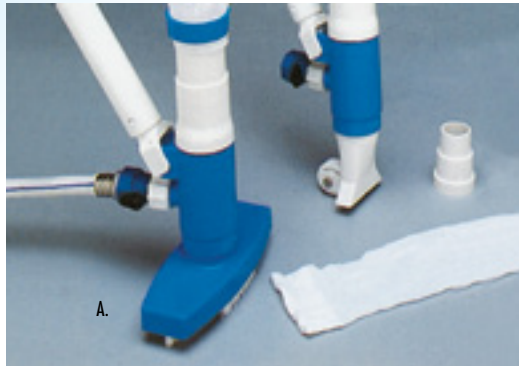

## VACUUM CLEANERS

**A. #R201146 MINI-VAC**  
Designed for use with a garden hose and silt bag or 1/4" or 1 1/2" vacuum hose. Unit is complete with silt bag, hose adapter, shut-off valve for garden hose use and snap-adapt handle. Includes brush attachment for use on vinyl pools. **\$22.50**  
#R191128 6' Pole for mini-vac or leaf rake **\$9.75**

**B. #5-500-00 POLARIS SPA WAND PRO**  
Built extra tough for a pro. Built with Structron, a durable high strength material. Designed to provide years of service for residential and especially commercial use. It's the hand-held powered pool vacuum that's ideal for cleaning pool steps, fountains, and spas. Just a few easy strokes of the handle and debris is sucked up into a built-in filter basket for easy disposal.  
#5-500-00 Polaris Spa Wand Pro **\$82.70**  
#5-400-00 Same as above but blue plastic, Residential. **\$53.50**

**PRO-VAC®** **NEW!**  
These patented vac heads will clean a pool bottom in up to half the time, even with low flow suction. Unique suction chamber concentrates vacuum velocity from both ends as well as front to back. Has metal swivel handle. Adjustable wheels increase or decrease vacuum velocity and special flex strips guide debris into exclusive suction chamber. Swivel connection for 1/2" vac hose while 2" fits directly on body. Recommended by Service Pros throughout the world.

## PARTS

**N. #R201408 Metal swivel handle**— Fits most all standard vac heads. Swivel feature allows freedom to steer in any direction with ease **\$20.25**  
**O. #R201420 Metal handle** fits most vac heads. **\$13.25**  
**P. #R201476 Plastic handle** fits most vac heads **\$3.25**  
**Q. #R201557 Ball bearing wheel** fits most vac heads **\$4.65**  
**R. #R03022 Polyurethane wheel 1 3/8"** **\$2.25**  
**S. #R03021 White wheel** **\$1.15**  
**T. #R03101 Pin** for most vinyl vac heads. **\$0.95**  
**U. #R03086 Pin** for small vac head **\$0.95**  
**V. #R201458 Axle** for ball bearing wheel. **\$1.25**