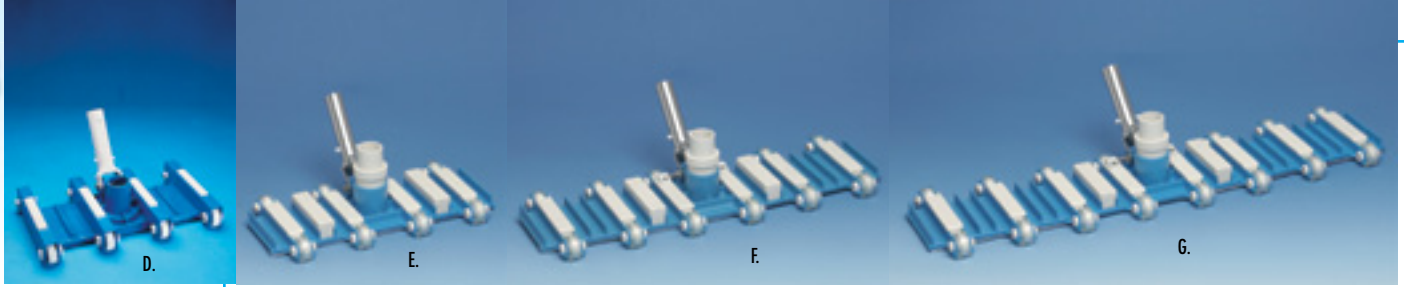

## VACUUM CLEANERS

**A. #R201146 MINI-VAC**  
Designed for use with a garden hose and silt bag or 1/4" or 1 1/2" vacuum hose. Unit is complete with silt bag, hose adapter, shut-off valve for garden hose use and snap-adapt handle. Includes brush attachment for use on vinyl pools. **\$22.50**  
#R191128 6' Pole for mini-vac or leaf rake **\$9.75**

**B. #5-500-00 POLARIS SPA WAND PRO**  
Built extra tough for a pro. Built with Structron, a durable high strength material. Designed to provide years of service for residential and especially commercial use. It's the hand-held powered pool vacuum that's ideal for cleaning pool steps, fountains, and spas. Just a few easy strokes of the handle and debris is sucked up into a built-in filter basket for easy disposal.  
#5-500-00 Polaris Spa Wand Pro **\$82.70**  
#5-400-00 Same as above but blue plastic, Residential. **\$53.50**

**PRO-VAC®** **NEW!**  
These patented vac heads will clean a pool bottom in up to half the time, even with low flow suction. Unique suction chamber concentrates vacuum velocity from both ends as well as front to back. Has metal swivel handle. Adjustable wheels increase or decrease vacuum velocity and special flex strips guide debris into exclusive suction chamber. Swivel connection for 1/2" vac hose while 2" fits directly on body. Recommended by Service Pros throughout the world.

## PARTS

**N. #R201408 Metal swivel handle**— Fits most all standard vac heads. Swivel feature allows freedom to steer in any direction with ease **\$20.25**  
**O. #R201420 Metal handle** fits most vac heads. **\$13.25**  
**P. #R201476 Plastic handle** fits most vac heads **\$3.25**  
**Q. #R201557 Ball bearing wheel** fits most vac heads **\$4.65**  
**R. #R03022 Polyurethane wheel 1 3/8"** **\$2.25**  
**S. #R03021 White wheel** **\$1.15**  
**T. #R03101 Pin** for most vinyl vac heads. **\$0.95**  
**U. #R03086 Pin** for small vac head **\$0.95**  
**V. #R201458 Axle** for ball bearing wheel. **\$1.25**