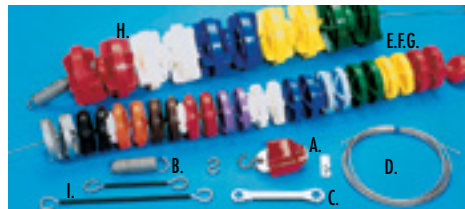

STARTING PLATFORMS DIVING TOWERS LIFEGUARD CHAIRS RACING LANES CLOCKS

DIVING TOWERS

3-meter, 1-meter, 3/4-meter, and 1/2-meter competitive/recreational diving towers in three grades of stainless steel. Choice of access ladders, fulcrums, pedestals, anchors and diving boards to meet every site requirement and budget. Towers meet FINA, NCAA, NFSHCA and U.S. Diving requirements.

Priced on application

DIVING TOWER

STARTING PLATFORMS

PARAGON AQUATICS

Internationally acclaimed by coaches and competitive swimmers alike. Available in a wide variety of models and anchoring systems to meet your every need.

Priced on application

RACING LANES & PARTS

COMPETITOR[®] SWIM PRODUCTS

Length	Standard (4" Disc)	Price	Gold Medal (6" Disc)	Price
60' lane	200329	\$470.00	200371	\$556.00
75' lane	200330	\$495.00	200372	\$633.00
25 meter lane	200331	\$532.00	200373	\$668.00
50 meter lane	200332	\$1,021.00	200374	\$1,252.00

COMPETITOR RACING LANE PARTS

A. 200200 Take-up reel	\$136.00
B. 200201 Spring with clamp	\$50.60
C. 200202 Ratchet wrench	\$42.60
D. 200210 Cable (per ft.)	\$1.70/ft
E. 200347 Body segment (approx. 4 per ft.)	\$1.40
F. 200348 End segment (approx. 4 per ft.)	\$1.40
G. 200349 Donut float (approx. 2 per ft.)	\$1.40
H. 200371001 Gold medal lane segment (approx. 4 per ft.)	\$3.40
I. 200000080 2" extension hook	\$8.60
200240 8" extension hook	\$29.30
200241 14" extension hook	\$38.40