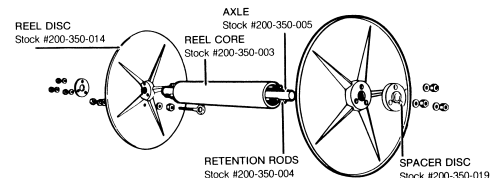

REEL & PARTS

200350 Stor-Lane Competitor Reels	\$1,662.00
200351 Stor-Lane reel cover. Wt. 14 lbs.	\$164.00

F.O.B. Medina, OH

REEL PARTS By Stor-Lane[®]

200350014 Reel disc	\$315.30
200350005 Axle	\$112.10
200350003 Reel core	\$71.20
200350004 Retention rods	\$35.60
200350019 Spacer disc	\$16.50