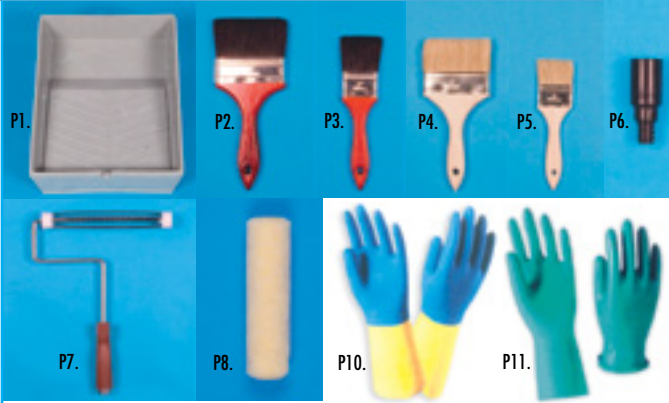

- P4. #236 4" Low cost quick touch-up brush \$3.00
- P5. #233 2" Low cost quick touch-up brush \$1.00
- P6. #R-90 Replacement tips 1 1/2" handles \$1.50
- P7. #1526 Professional fram 9" threaded handle \$5.35
- P8. #1527 9" industrial roller cover 3/8" nap phenolic core for epoxy paint or rubber base \$3.25
- P9. #1527- 3/4 9" industrial roller cover same as above but 3/4" nap . . . \$3.45
- P10. #LN28 28 mil blue neoprene on latex flock lined gloves to handle all types of chemicals. (reusable-order by the dozen) . . . \$2.00 pair/\$24.00 doz
- P11. #NU11 11 mil green nitrile unlined gloves . . . \$1.50 pair/\$18.00 doz
- P12. #SCREEN Bucket screen for painting (not shown) \$5.00