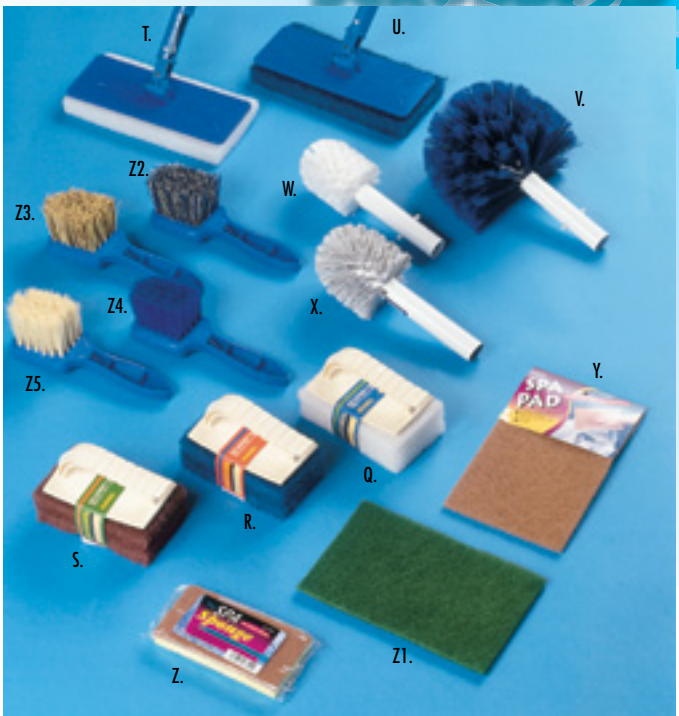

UNIVERSAL SWIVEL POOL & SPA SCRUBBERS

- T. #8000 POLE SCRUBBER with swivel joint handle to reach hard-to-get-at spots. Snap handle fits most poles. Includes white light duty scrub pads for vinyl & fiberglass pools & spas $21.40
- U. #8010 MEDIUM POOL SCRUBBER for tile, plaster & cement pools & spas $22.15
- #8030 PAIR OF WHITE PADS only for pool scrubber $8.60
- #8032 PAIR OF BLUE PADS only blue for pool scrubber $8.70
- V. #6600 THE DUAL PURPOSE DUSTER Flagged, long blue bristle for out-of-water and in-water use. Durable metal handle for kwik-fit button. . . $17.75
- W. #6500 STIFF, CRISP WHITE BRISTLE in staggered pattern for full coverage during brushing stainless steel gutters $12.80
- X. #6510 COMBINATION SYNTHETIC BRISTLE and STAINLESS STEEL BRUSH Good for cleaning corners in plaster & concrete pools. $17.85
- Y. #8600 THE SPA PAD 6" x 9". Will not scratch acrylic or other spa surfaces. Reusable and long lasting. $2.75
- Z. #8700 THE SPA SPONGE 3 1/2" x 6". Non-scratch pad laminated to soft absorbent sponge. Reusable and long lasting. $3.90
- Z1. #8541 SCOURING PAD 1-6" x 9 1/2". Green scouring pad for cleaning tile, stainless steel and aluminum $1.10
- Z2-Z5 HAND-HELD TILE, VINYL, DECK OR SPA BRUSH
- Z2. #6013 #1 blue & white bristles $12.40
- Z3. #6014 #2 brown & white bristles $12.40
- Z4. #6015 #3 stiff blue bristles. $12.40
- Z5. #6016 #4 soft white tampico bristles. $13.85