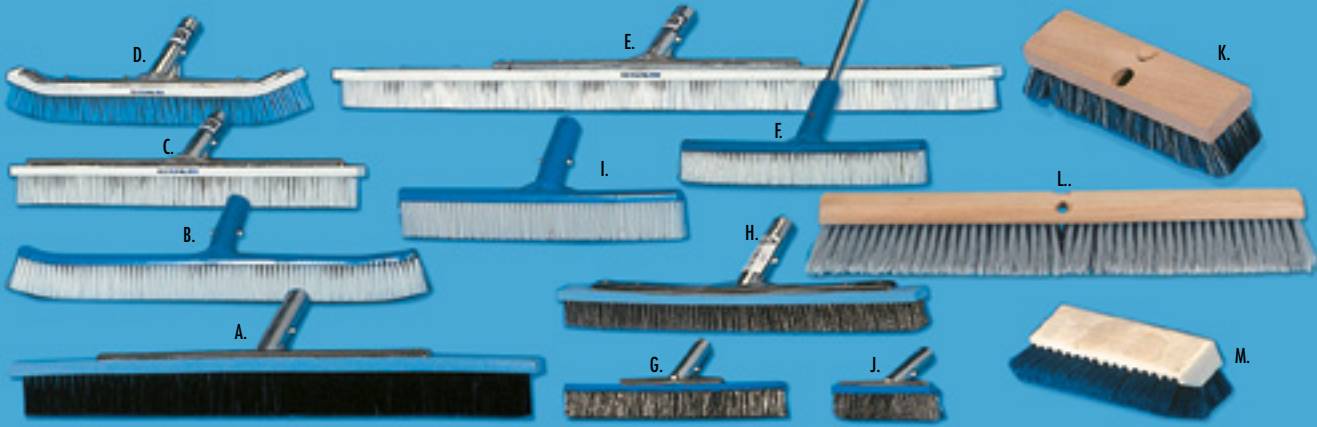

BRUSHES SCRUBBERS

BRUSHES

- A. #R111342 24" CURVED BRUSH with five rows of blue nylon bristle (commercial usage) $29.95
- B. #R111366 18" CURVED BRUSH with end cap. Will not tear or cut vinyl liners of pools $8.25
- C. #4000 18" STRAIGHT BRUSH with five rows of blue nylon bristle (residential or commercial use) $19.75
- D. #R111046 18" CURVED BRUSH with 5 rows of white nylon Bristle (residential or commercial) $14.85
- E. #R111330 36" CURVED OLYMPIC BRUSH (commercial brush for large Olympic pools) $49.95
- F. #R111741 12" SPA STRAIGHT BRUSH white nylon with 4' pole attached. $12.15
- G. #R111626 10" ALUMINUM BLACK ALGAE BRUSH 10" wide brush for concrete or plaster (commercial or hotel/motel pool) $16.15
- H. #R111646 18" COMMERCIAL ALGAE BRUSH (park districts or high school pools) $26.50
- I. #R111736 10" SPA CURVED BRUSH white nylon bristle brush. Great for spa or above-ground pools $7.75
- J. #R111616 6" ALUMINUM BLACK ALGAE BRUSH for tough algae stains on plaster or concrete pools (commercial spa or residential pools) . . . $12.95
- K. #6020 10" BLUE & WHITE ACID BRUSH great for acid washing pools B/4 filling $10.75
- L. #3524 24" FLOOR BRUSH for cleaning smooth or rough floors with heavy dust and dirt (need to order threaded pole) $19.95
- M. #9600 DUAL SURFACE ACID BRUSH contoured shape conforms to pool, decks, gutters and spa's. Ideal for acid washing, too $11.95
- #C60 60" HANDLE 1 1/2" dia. tapered end handle for acid brushes . . . $5.45
- #471 72" HANDLE 1 1/2" dia. tapered end handle for acid brushes . . . $6.25
- #471A 72" HANDLE 1 1/2" with polypropylene tip threaded . . . $8.10
- #C96 84" TAPERED POLE longer for acid washing deep pools. . . $13.95
- N. #612 12" BLUE & WHITE ACID BRUSH great for acid washing pools B/4 filling (not shown) $9.10
- #314Y 14" YELLOW ACID BRUSH (not shown) $9.95
- O. #6000M WOOD BACK COMMERCIAL ACIS BRUSH 5" blue & white acid brush for tiles with crimped bristles (not shown) $8.80
- P1. #1525 2 Qt. deep well tray 7" or 9" rollers. $4.60
- P2. #1528-04 4" wide epoxy resin brush $7.15
- P3. #1528-02 2" wide epoxy resinbrush $3.50